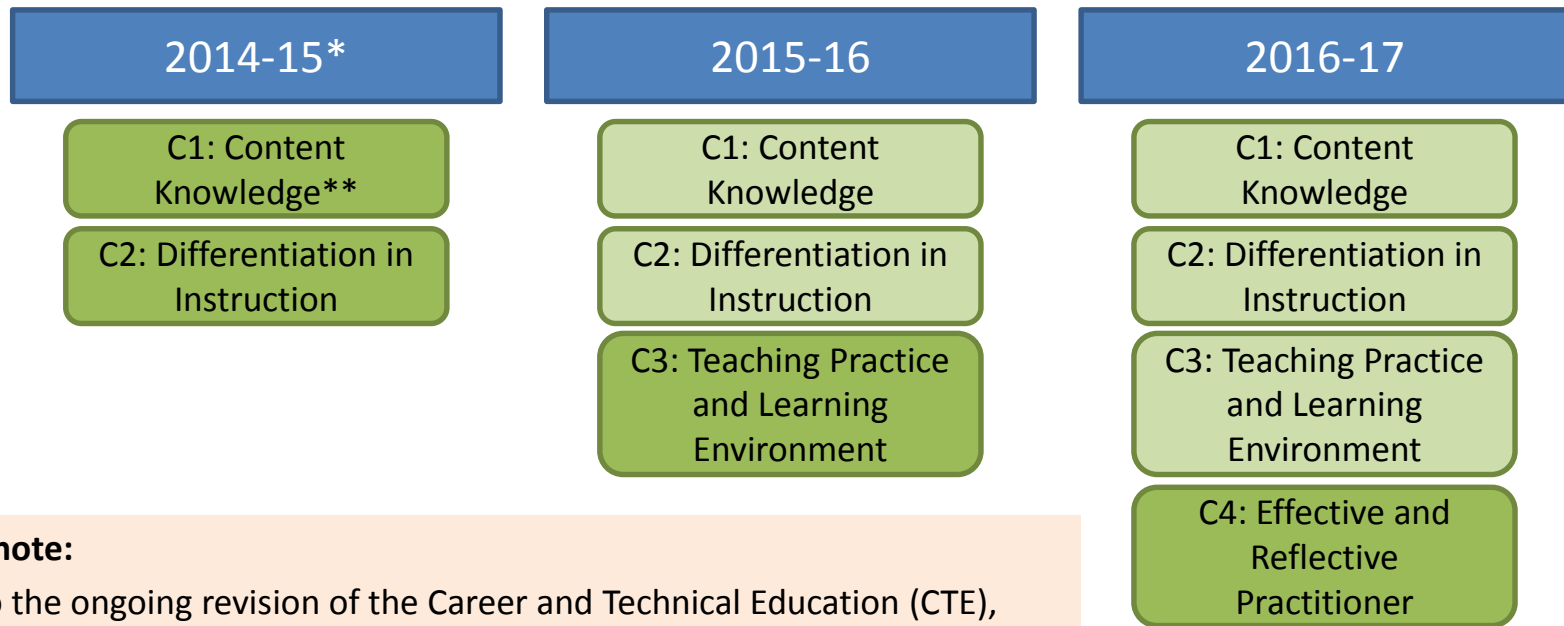

How will the revised assessment roll-out?

- National Board Certification will rollout over the course of three cycles:

Please note:

*Due to the ongoing revision of the Career and Technical Education (CTE), candidates for the CTE certificate will begin the new process in 2015-16.

**Music candidates will be able to take the Differentiation in Instruction component in 2014-15, but Content Knowledge will be delayed until 2015-16.

***World Language candidates will be able to take the Differentiation in Instruction component in 2014-15; Content Knowledge will be available starting in 2016-17.